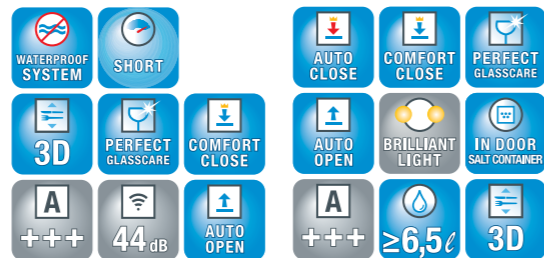

¹⁾ Please refer to the building-in diagrams for detailed dimensions at the back of the brochure.

²⁾ Electrical data may vary depending on local power supply and technical connection conditions. For details, please contact your authorized dealer.