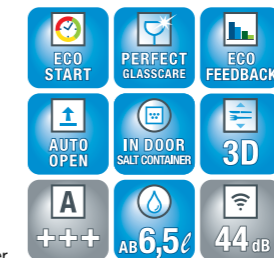

¹⁾ Please refer to the building-in diagrams for detailed dimensions at the back of the brochure.
²⁾ Electrical data may vary depending on local power supply and technical connection conditions. For details, please contact your authorized dealer.

¹⁾ Please refer to the building-in diagrams for detailed dimensions at the back of the brochure.
²⁾ Electrical data may vary depending on local power supply and technical connection conditions. For details, please contact your authorized dealer.