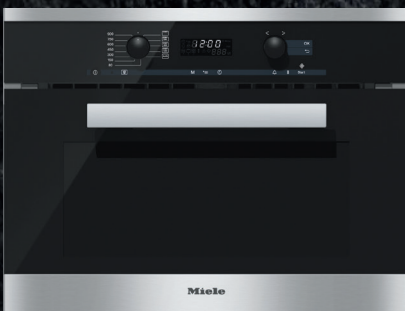

**NOW WAS R19<sup>999</sup>**  
**R9<sup>999</sup>**

**H6461 BP CLST**  
60cm Oven with XL oven compartment  
9523920

- TFT text display with touch operation - DirectSensor
- Perfect baking and roasting results - Moisture plus
- Achieve perfect results with ease - automatic programmes
- Minimal cleaning effort - Pyrolytic cleaning

**NOW WAS R39<sup>999</sup>**  
**R25<sup>999</sup>**

**H 6860 BP CLST**  
Oven with M touch controls  
9523990

- Perfect baking and roasting results - Moisture plus
- Wireless food probe
- Automatic programmes
- Minimal cleaning effort - Pyrolytic cleaning

**NOW WAS R59<sup>999</sup>**  
**R39<sup>999</sup>**

**M 6262 TC CLST**  
Built-in microwave oven with top controls  
9546560

- 7-segment LCD display with dial control - EasyControl
- 46 l oven compartment, 40 cm turntable and LED lighting
- Fresh popcorn at your fingertips thanks to the Popcorn button
- Optimum and even browning with the integrated quartz grill
- Perfect defrosting and cooking | automatic programmes