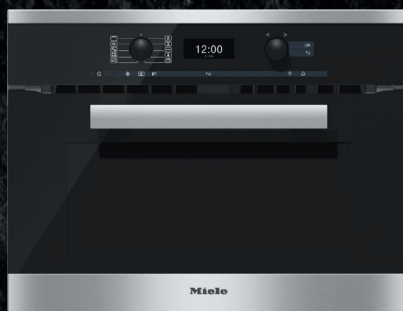

**NOW WAS R59<sup>999</sup>**  
**R39<sup>999</sup>**

**M 6262 TC CLST**  
Built-in microwave oven with top controls  
9546560

- 7-segment LCD display with dial control - EasyControl
- 46 l oven compartment, 40 cm turntable and LED lighting
- Fresh popcorn at your fingertips thanks to the Popcorn button
- Optimum and even browning with the integrated quartz grill
- Perfect defrosting and cooking | automatic programmes

**NOW WAS R24<sup>999</sup>**  
**R17<sup>499</sup>**

**H6400 BM CLST**  
Combination microwave  
9563550

- Rotary dial controls
- Easy cleaning - compartment with PerfectClean & linen structure
- Quick cooking - combined microwave modes
- The simple way to perfect results - automatic programmes

**NOW WAS R29<sup>999</sup>**  
**R22<sup>999</sup>**

**DGC 6800 CLST**  
XL steam combination oven  
9538930

- Perfect results thanks to MultiSteam technology
- Sets new standards - MTouch
- Highest convenience - roasting with the wireless food probe
- Water container is behind a motorised fascia panel
- XL cooking compartment